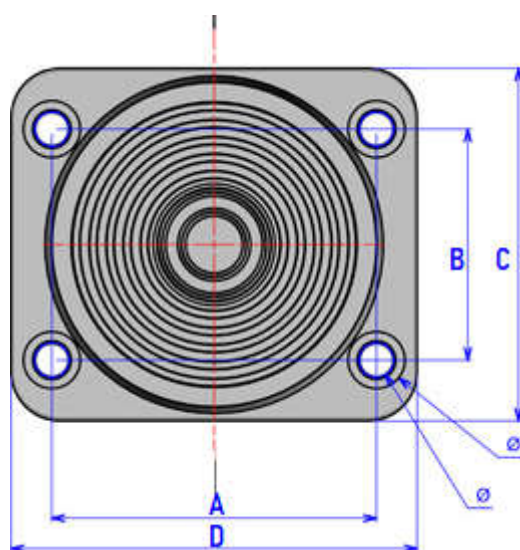

Kupo Series

*Fixing pins are included

*All multigates are available in black and white colors

Code	KUPO-M	KUPO-G	KUPO-L
Material	TPE-SEBS 50 ShA	TPE-SEBS 50 ShA	TPE-SEBS 50 ShA
Operating temperature	-40°C - +100°C	-40°C - +100°C	-40°C - +100°C
IP class	IP 65	IP 65	IP 65
Color	Black RAL 9005	Black RAL 9005	Black RAL 9005
Weight (kg)	0.17	0.22	0.34
Mounting hole (mm) Ø	6	8	8
A/B (mm)	70.5/61	80/57	110/86
C/D (mm)	87/87	102/89	125/125