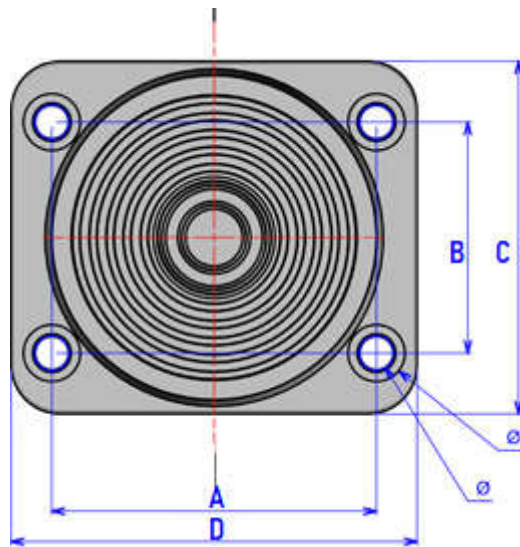

# KUPO Series

\*Fixing pins are included

\*All multigates are available in black and white colors

Code	KUPO-M	KUPO-G	KUPO-L
Material	TPE-SEBS 50 ShA	TPE-SEBS 50 ShA	TPE-SEBS 50 ShA
Operating temperature	-40°C - +100°C	-40°C - +100°C	-40°C - +100°C
IP class	IP 65	IP 65	IP 65
Color	Black RAL 9005	Black RAL 9005	Black RAL 9005
Weight (kg)	0.17	0.22	0.34
Mounting hole (mm) $\emptyset$	6	8	8
A/B (mm)	70.5/61	80/57	110/86
C/D (mm)	87/84	111/88	125/125
Cable diameter (mm)	23-48	36-62	50-88